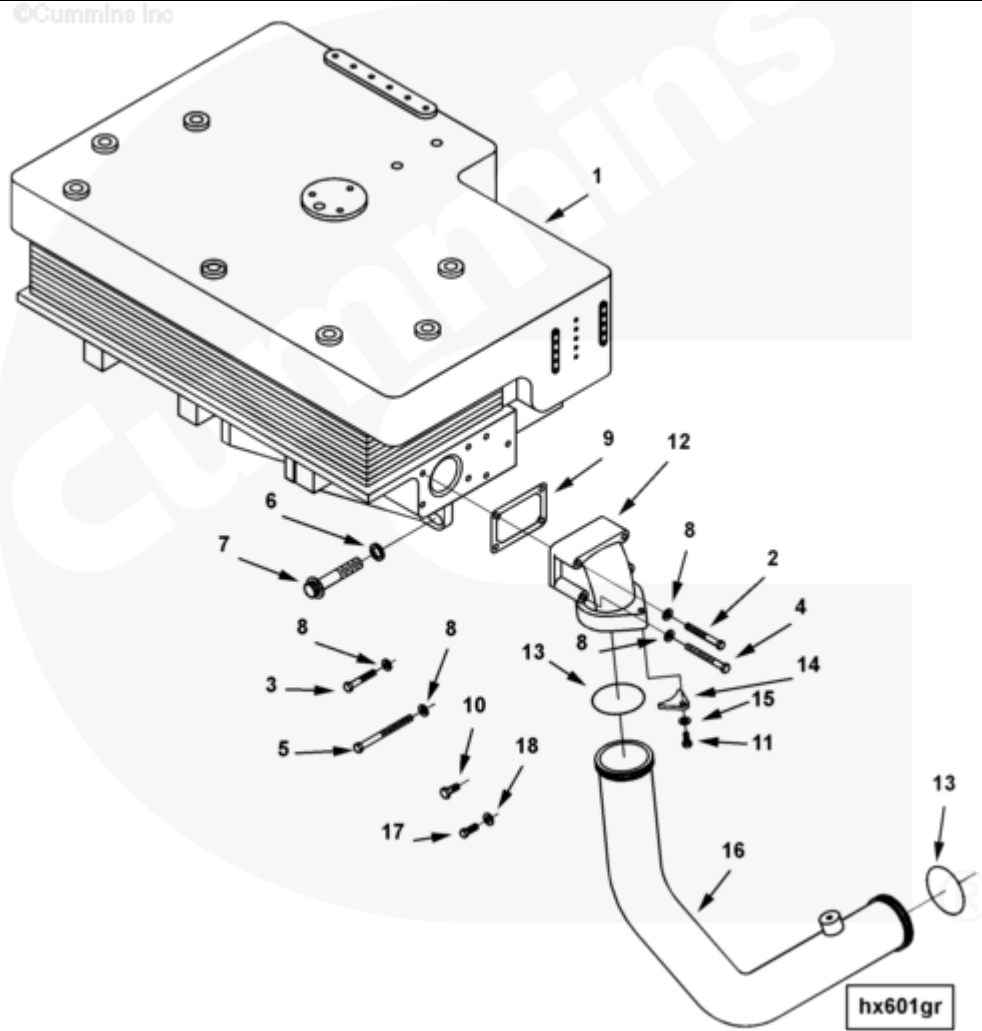

[SMALL](#) | [MEDIUM](#) | [LARGE](#)

Cart	Ref No	Part Number	Part Description	Required	Remarks
<a href="#">View My Cart</a>					
		<a href="#">HX6124-05</a>	Heat Exchanger		<a href="#">Heat exchanger...(More)</a>
					engine mounted titanium plate
					heat exchanger located at the

					front of engine. Heat
					exchanger contains 42 plates
					for cooling both the engine
					and LTA circuits.
					Does not have
					Provisions for mounted gear
					oil cooler. For
					Use with KTA38M2 only.
<input type="checkbox"/>	1	<a href="#">3970833</a>	Heat Exchanger	1	
<input type="checkbox"/>	2	<a href="#">S 102 D</a>	Hexagon Head Cap Screw	2	3/8 - 16 x 3 in.
<input type="checkbox"/>	3	<a href="#">S 104</a>	Hexagon Head Cap Screw	4	3/8 - 16 X 2 1/4 in.
<input type="checkbox"/>	4	<a href="#">S 105</a>	Hexagon Head Cap Screw	2	3/8 - 16 X 3 1/2 in.
<input type="checkbox"/>	5	<a href="#">S 106 C</a>	Hexagon Head Cap Screw	2	3/8 - 16 X 4 3/4 in.
<input type="checkbox"/>	6	<a href="#">205059</a>	Plain Washer	4	3/4 Inch.
<input type="checkbox"/>	7	<a href="#">206511</a>	Twelve Point Cap Screw	4	3/4 - 10 X 4 Inch.
<input type="checkbox"/>	8	<a href="#">3036460</a>	Spring Washer	10	
<input type="checkbox"/>	9	<a href="#">3049368</a>	Connection Gasket	1	
<input type="checkbox"/>	10	<a href="#">3349014</a>	Hexagon Head Cap Screw	1	
<input type="checkbox"/>	11	<a href="#">3349015</a>	Hexagon Head Cap Screw	1	
<input type="checkbox"/>	12	<a href="#">3393135</a>	Water Bypass Connection	1	
<input type="checkbox"/>	13	<a href="#">3393303</a>	O-Ring Seal	2	
<input type="checkbox"/>	14	<a href="#">3637472</a>	Tube Clamp	3	
<input type="checkbox"/>	15	<a href="#">3897359</a>	Plain Washer	5	
<input type="checkbox"/>	16	<a href="#">3959257</a>	Water Transfer Tube	1	
<input type="checkbox"/>	17	<a href="#">130228</a>	Hexagon Head Cap Screw	4	
<input type="checkbox"/>	18	<a href="#">3897748</a>	Plain Washer	4	